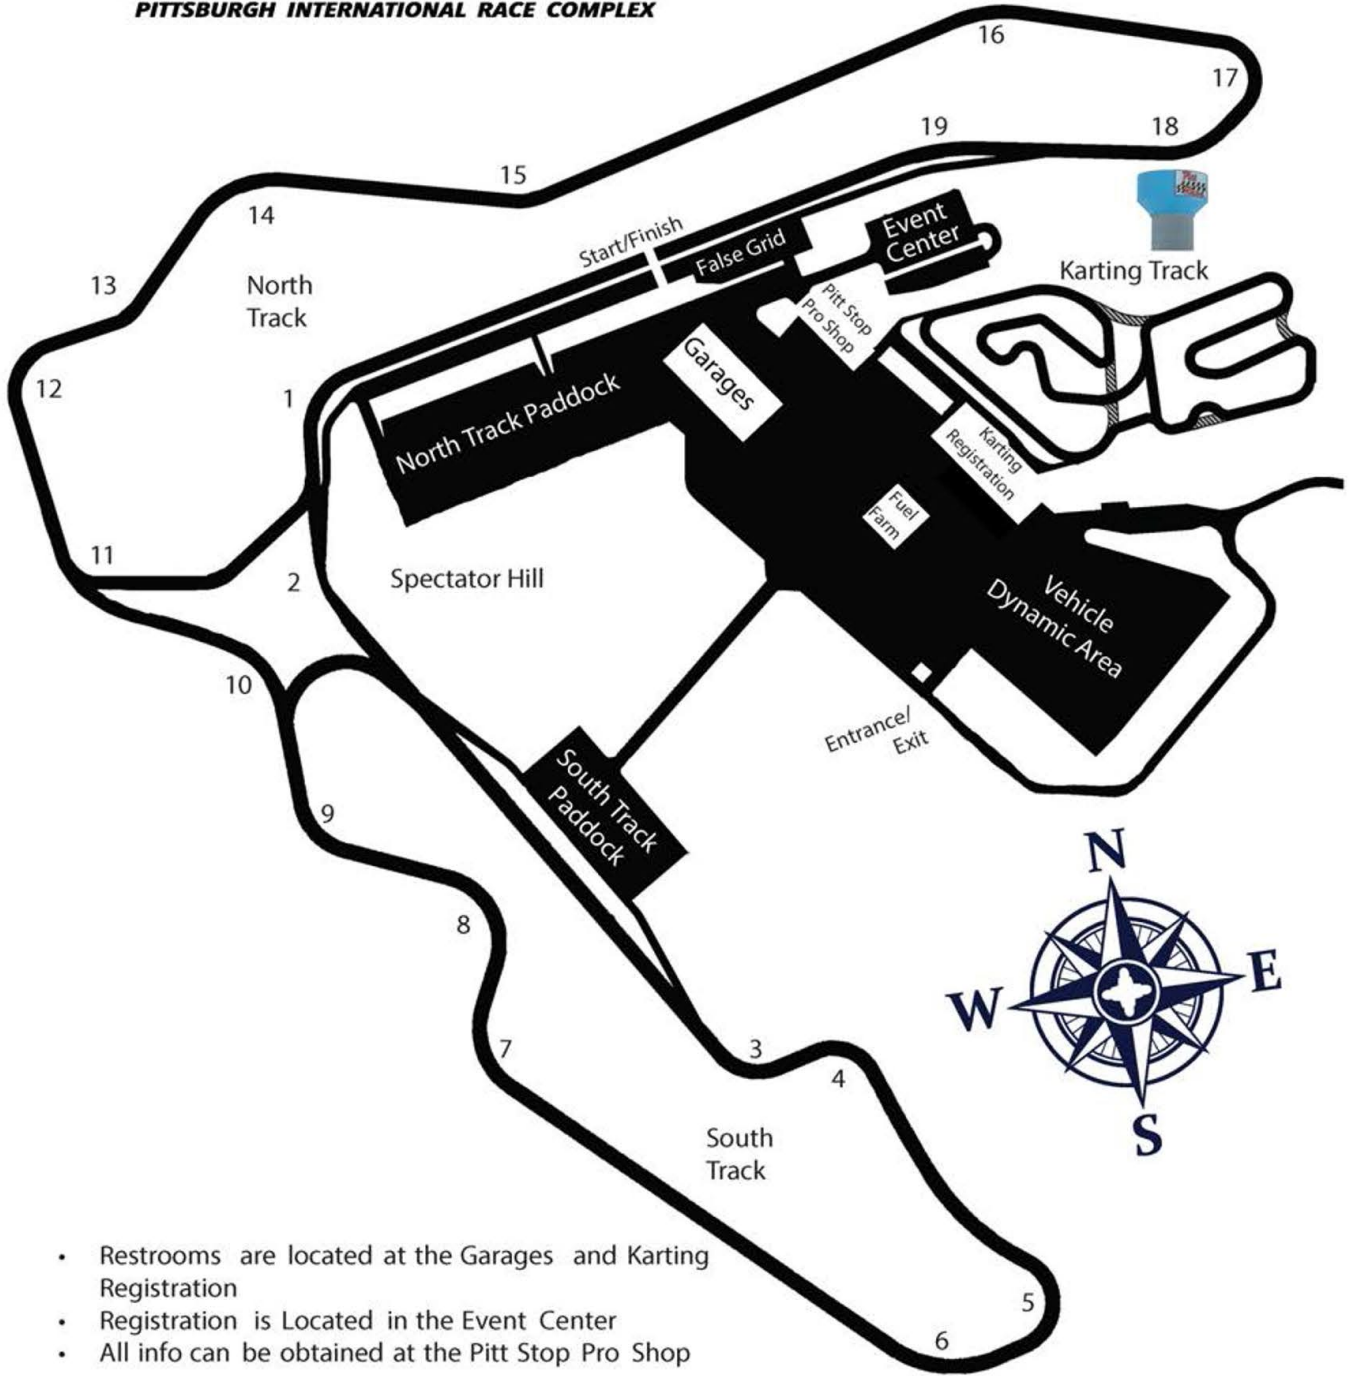

# Pitt Race<sup>®</sup>

INTERNATIONAL  
PITTSBURGH INTERNATIONAL RACE COMPLEX

- Restrooms are located at the Garages and Karting Registration
- Registration is Located in the Event Center
- All info can be obtained at the Pitt Stop Pro Shop